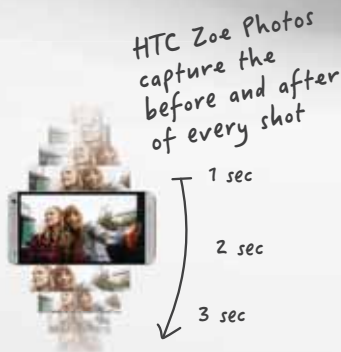

htc BlinkFeed™ Live home screen

Get all your favorite content streamed live to your home screen. Build your own HTC BlinkFeed™ with content from different categories, like social networks, news and lifestyle channels, apps, and more. It's constantly refreshed live, so you stay up to date at a glance.

Join the conversation #HTCOne